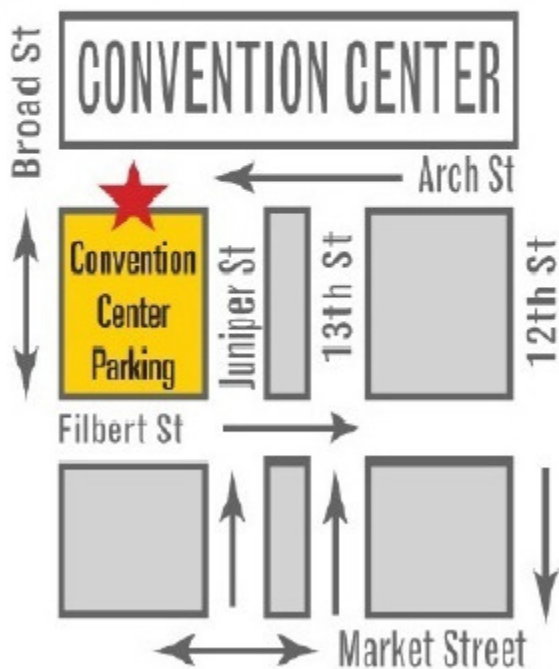

CONVENTION CENTER PARKING FACILITY*

AMERICAN PUBLIC HEALTH ASSOCIATION

For science. For action. For health.

OPEN 24HRS

25% OFF

DISCOUNT DOES NOT APPLY TO THE EARLY BIRD SPECIAL OR THE 1 HR RATE SPECIAL

1324 Arch Street
267-239-0676

EARLY BIRD SPECIAL \$14.00IN BY 9AM OUT BY 6PM MONDAY TO FRIDAY

ACTUAL PICTURE OF PARKING GARAGE