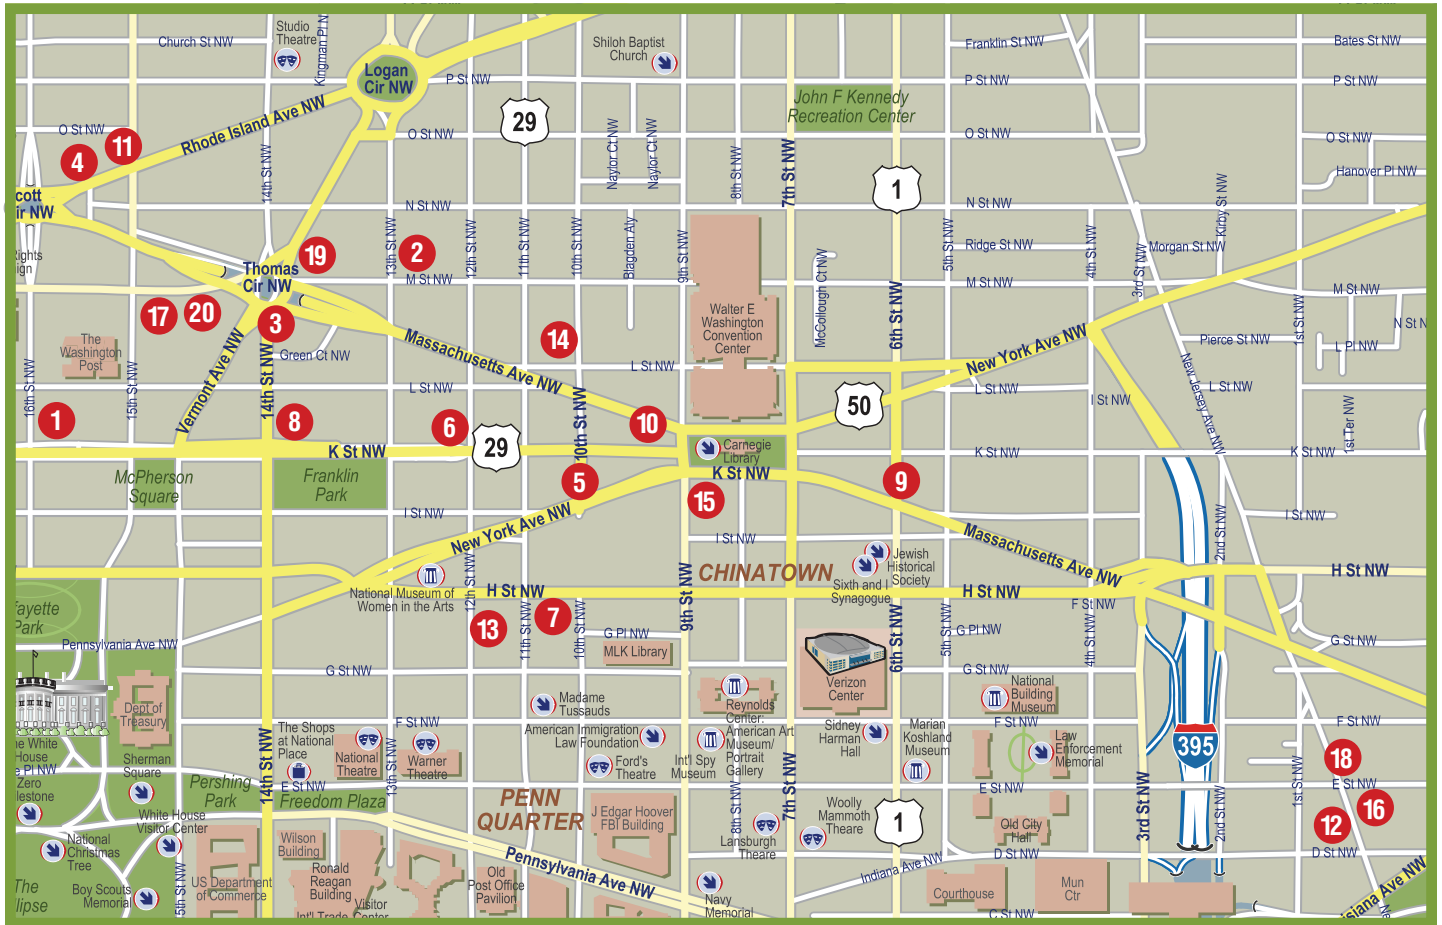

2011 OFFICIAL APHA HOTELS • WASHINGTON, DC

OFFICIAL APHA HOTELS (SEE MAP FOR LOCATIONS)

- | | |
|-------------------------------------|-------------------------------------|
| 1 Capitol Hilton* | 11 Holiday Inn Central |
| 2 Comfort Inn Convention Center | 12 Hyatt Regency Washington* |
| 3 Donovan House | 13 Marriott Metro Center |
| 4 Doubletree Washington | 14 Morrison Clark Inn |
| 5 Embassy Suites Convention Center* | 15 Renaissance Washington DC |
| 6 Four Points by Sheraton* | 16 The Liaison, an Affinia Hotel* |
| 7 Grand Hyatt Washington | 17 The Madison |
| 8 Hamilton Crowne Plaza | 18 Washington Court* |
| 9 Hampton Inn Convention Center | 19 Washington Plaza |
| 10 Henley Park Hotel | 20 Westin Washington DC City Center |